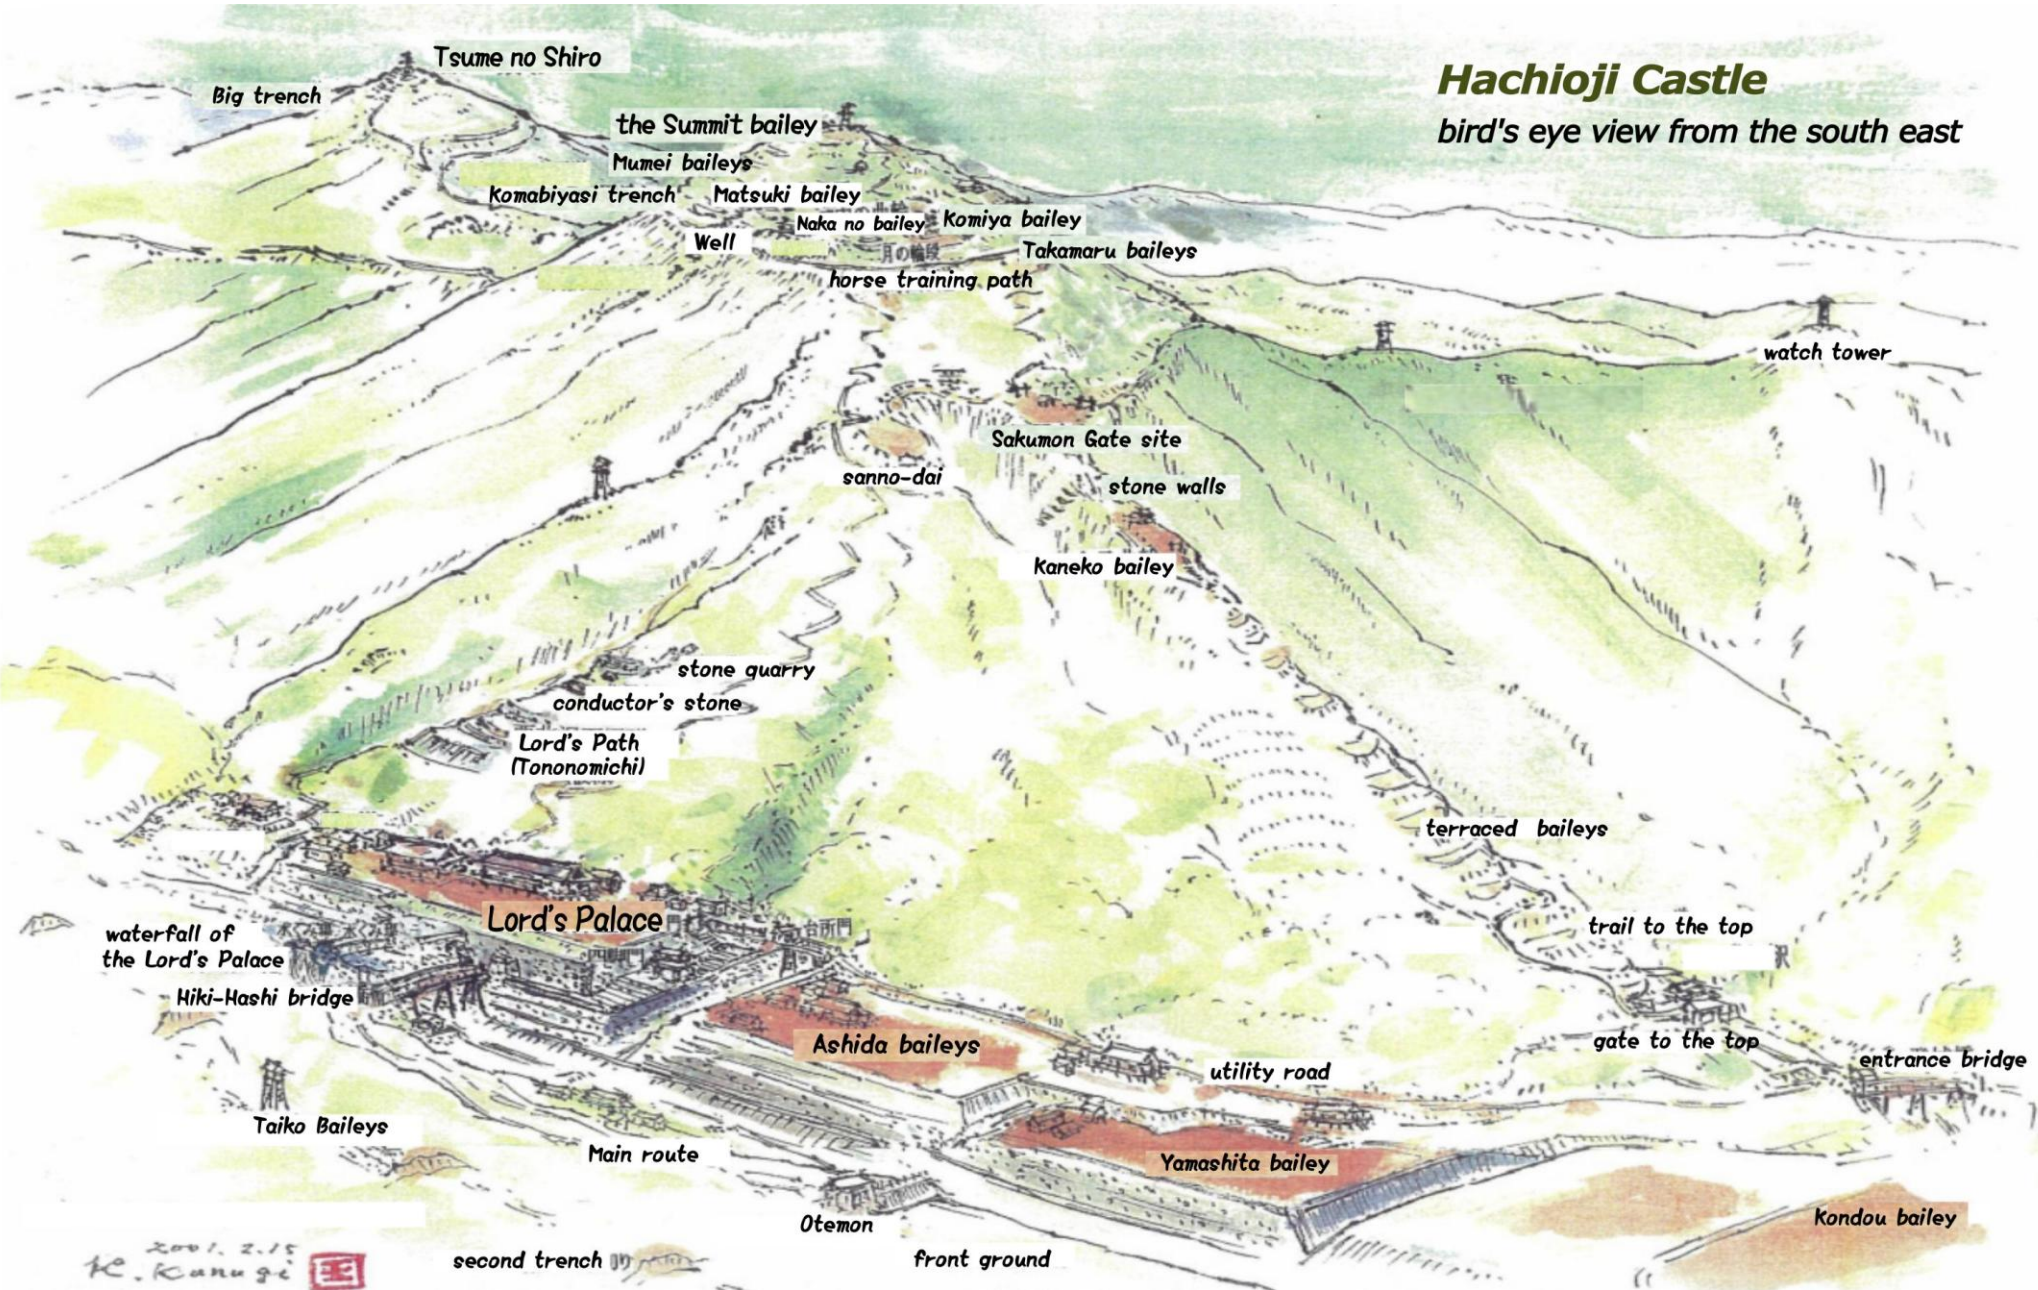

# Hachioji Castle

bird's eye view from the south east

2007. 2.15  
K. Kunugi

illustrated by Kunio Kunugi

plate making by Fuma Project 2013/10/24